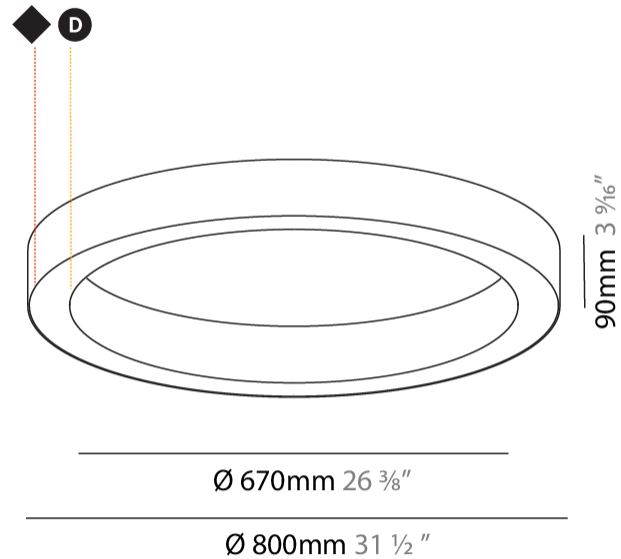

1. To build a product code in our configurator select the specify button on the base model # product page
2. To build a manual product code on this datasheet choose from the options listed below in blue font and add the suffix to the base model #

GENERAL

Series: Glorious
Subseries: Glorious Slim
Brand: Prolicht
Division: Architectural
Mounting Type: Surface
Mounting Location: Ceiling

PHYSICAL

Shape: Round
Diameter (mm): 800
Diameter (in): 31 1/2
Height (mm): 90
Height (in): 3 9/16
Light Distribution: Direct
Weight (kg): 6.814
Weight (lbs): 14.99
Diffuser: PMMA - Opal or Micro-Prism
Fixture Finish: SSR / BKV / CWI / CRY / HAB / UFT / ITA / RUA / FTG / MYG / LOD / PUS / FRO / FUP / KIA / POP / BLS / SPG / MEY / GOH / GUM / CHC / COM / ABZ / JAG / OBR / MOS / ROR
Fixture Material: Aluminum

ELECTRICAL

Lamp Type: LED (Zhaga Standard)
Input Wattage (W): 56
Total Output Wattage (W): 48
Dimming: Tri-Mode (Non-Dimming and Phase Dimming (120Vac only) and 0-10V Dimming)
Driver Included: Yes
Driver Location: Integrated
Driver Type: Constant Current - Universal
Driver Class: Class 2
Input Voltage (V): 120 - 277
Constant Current (MA): 350

LED

Color Temperature (°K): 3000 / 3500 / 4000
Max. Delivered Lumen (lm): 5450 / 5557 / 5670
CRI: >80 CRI
Efficiency (%): 88.4
Lamp Life (hrs): 50000

OPTICAL

RATINGS AND CERTIFICATIONS

Certified By: Certified for North American Standards
IP rating: IP20