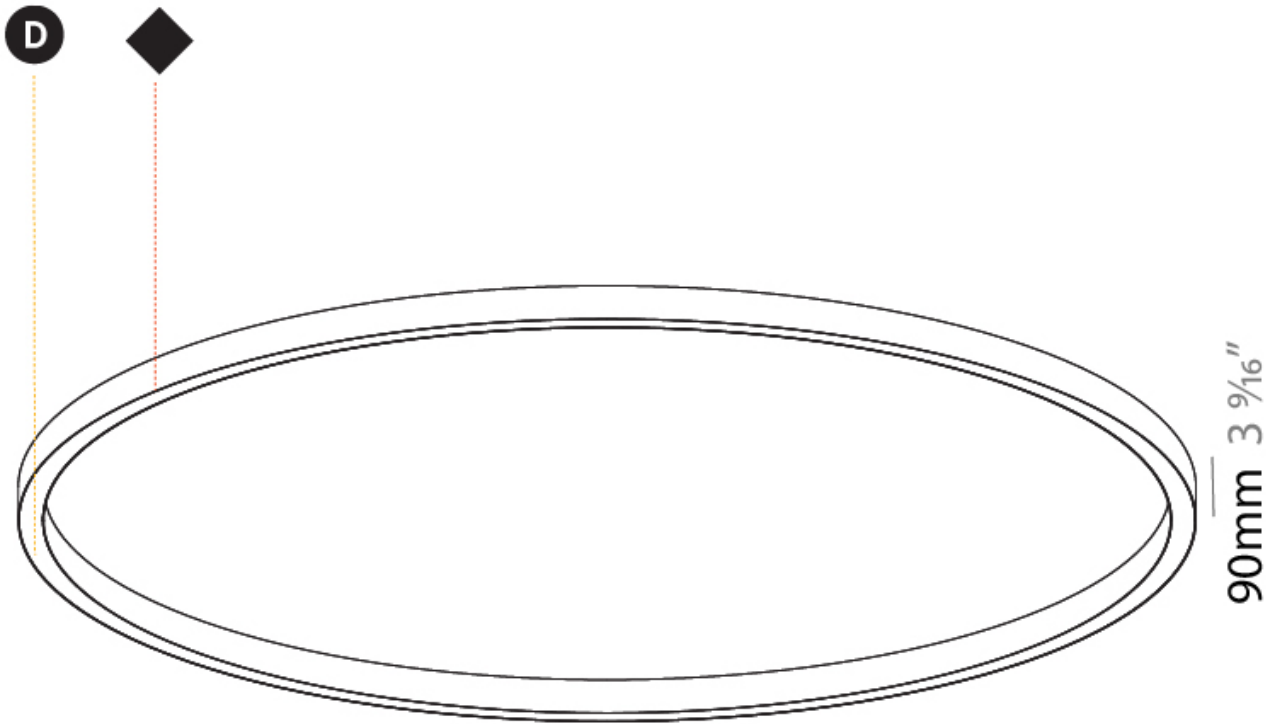

A3D022-

PROJECT	_____
TYPE	_____
SPECIFIER	_____
QUANTITY	_____
DATE	_____

90mm 3 9/16"

Ø 5070mm 199 5/8"

Ø 5200mm 204 3/4 "